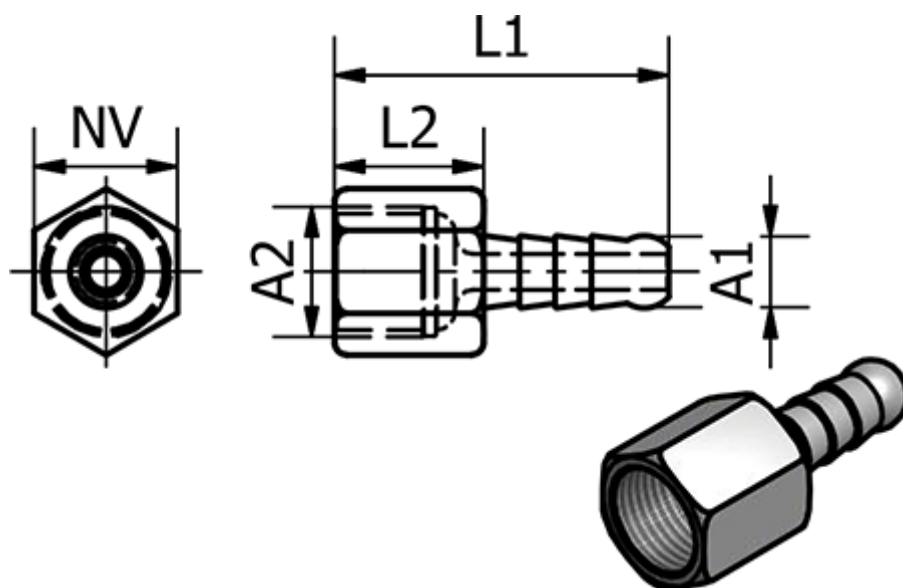

Article number: 58623702N

Description: Tube Connector 237.02-N, Ø8 - G 1/8"
Nickel-plated brass

Measures

Ext. Hose Diameter A1	= 8
L1	= 28
L2	= 8.5
NV	= 12
Thread A2	= G 1/8"